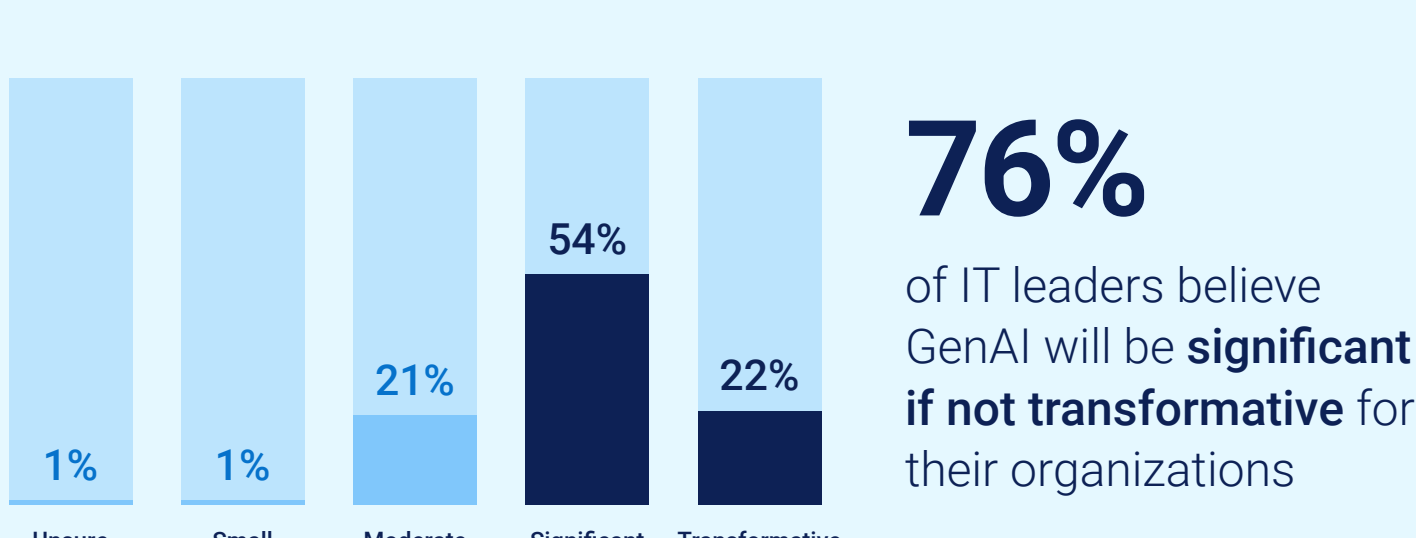

Expectations of GenAI impact are high