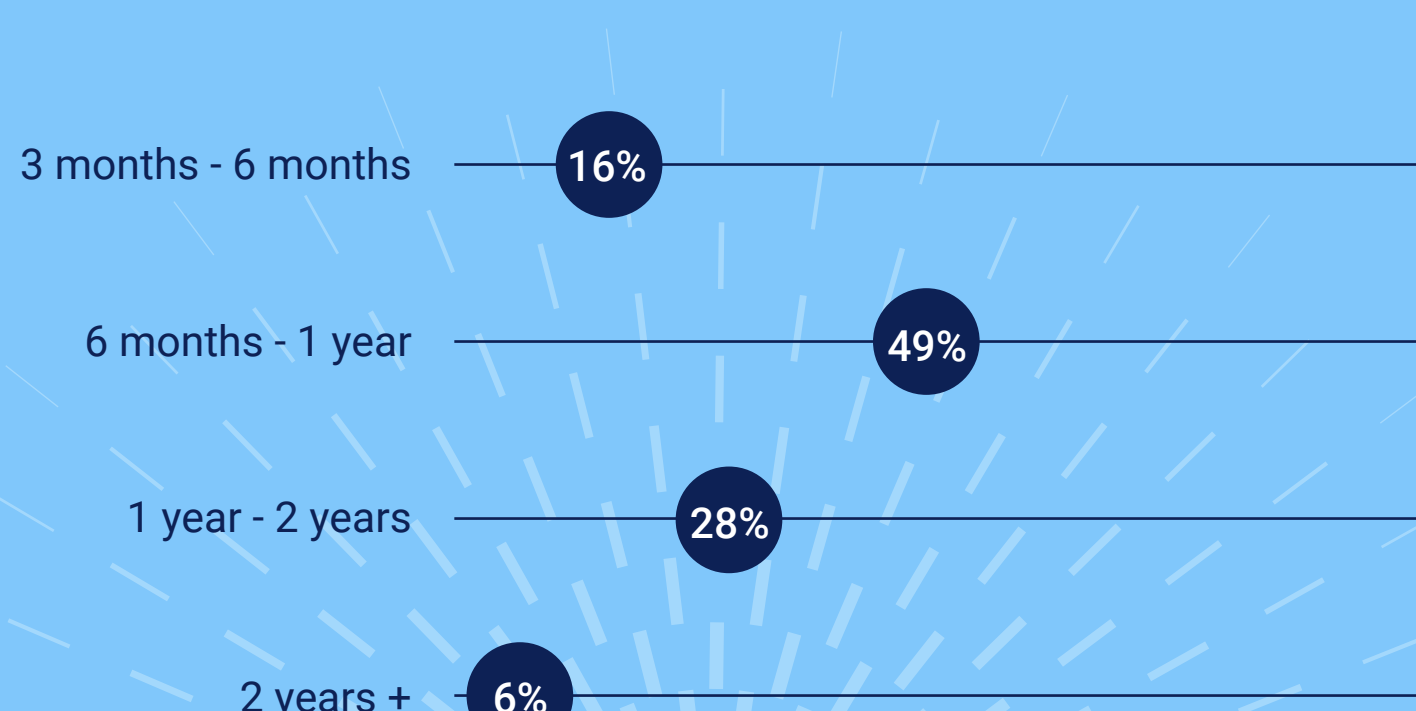

Dell Technologies surveyed 500 IT decision makers with GenAI implementation responsibilities across the US, UK, Germany and France to understand where organizations are in their GenAI journey and the critical factors they are facing.

Expectations of GenAI impact are high

Top 3 impact areas:

Most IT leaders expect meaningful results from GenAI in the next 12 months

IT leaders and their GenAI approach

Top 3 reasons why

How are IT leaders investing in AI?