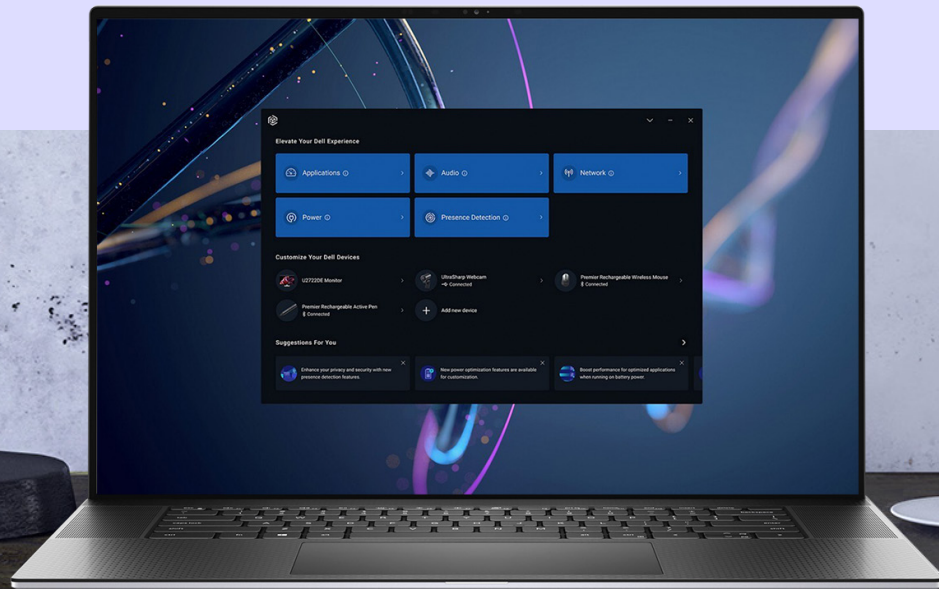

Fast-track your AI journey

with Dell APEX PC-as-a-Service

Our AI-ready devices and APEX solutions can help you:

Save up to 30%
on support costs¹²

Cut up to 50%
help desk effort¹²

Discover how to
effectively integrate AI
into your business with
Dell AI Client Solutions

Reach out to your
Dell Sales Representative
www.Dell.com/ai