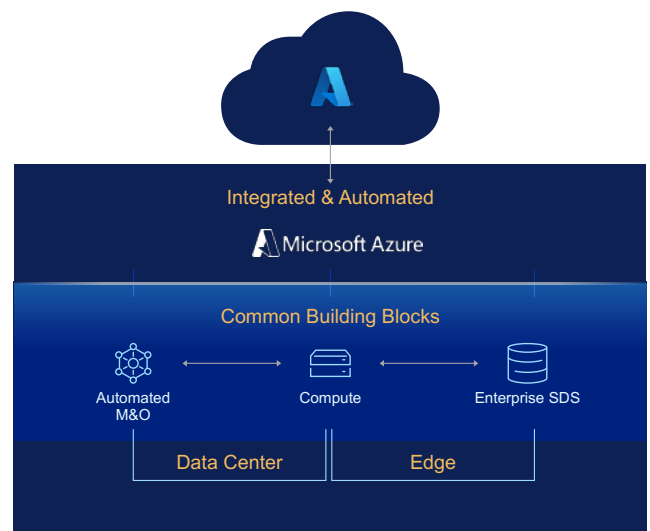

Collaboratively engineered with Microsoft to optimize Azure hybrid cloud.

CHOICE

Choose the right location for your workloads, whether it's the data center, an edge location or Azure public cloud. Collaboratively engineered with Microsoft to optimize Azure hybrid cloud.

CONSISTENCY

Accelerate productivity with consistent operational and developer experiences regardless of location. Simplify app environments with consistent delivery of AKS and Arc-enabled services.

CONTROL

Enforce consistent Azure management and governance from cloud to edge while optimizing workload placement to meet performance, cost and compliance goals.

Dell APEX Cloud Platform for Microsoft Azure

Dell APEX Cloud Platform for Microsoft Azure is engineered collaboratively with Microsoft to optimize Azure hybrid cloud operations. It empowers organizations to unlock innovation with a consistent Azure experience across their IT environments. Through extensive integrations and numerous automations, the APEX Cloud Platform empowers IT organizations to simplify app modernization and accelerate DevOps.

The platform enhances Azure operations by providing consistent management and operations with centralized Azure tools, while mitigating security and compliance risks with an intrinsic approach to security that extends Azure governance across all deployment environments.