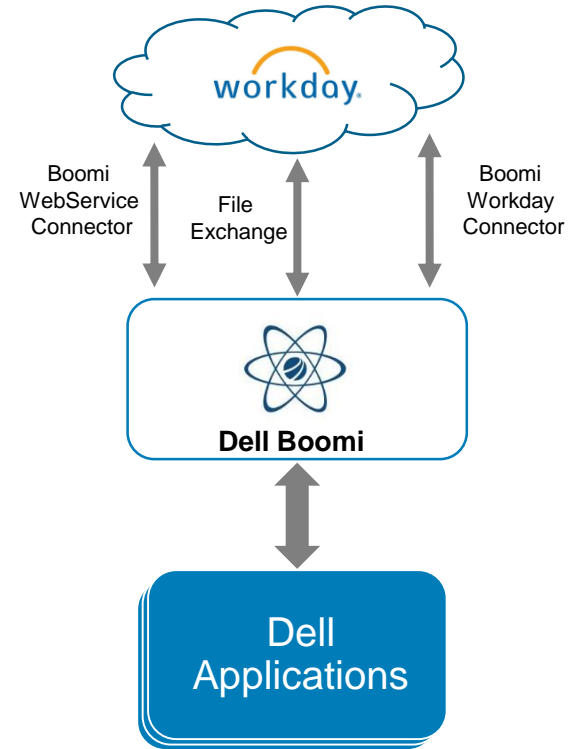

Human Capital Management (HCM)

Migration to Workday Cloud

Business Challenge: Migration of HCM functions from the Legacy organizations to Workday, requiring a large set of integrations with on-premise applications

Solution

Boomi's real-time, bi-directional integration played a crucial role in the smooth transition from 2 large on-premise legacy HCM systems to 1 instance of Workday.

Benefits

- **Reduced Time to Market:** Boomi's Workday Connector and Web Service connector along with the intuitive mapping capability enabled Dell to implement integrations in a rapid no-code fashion.
- **Reusability:** Enabled multiple applications in Dell to leverage the same set of integrations resulting in reduction of point-to-point integrations