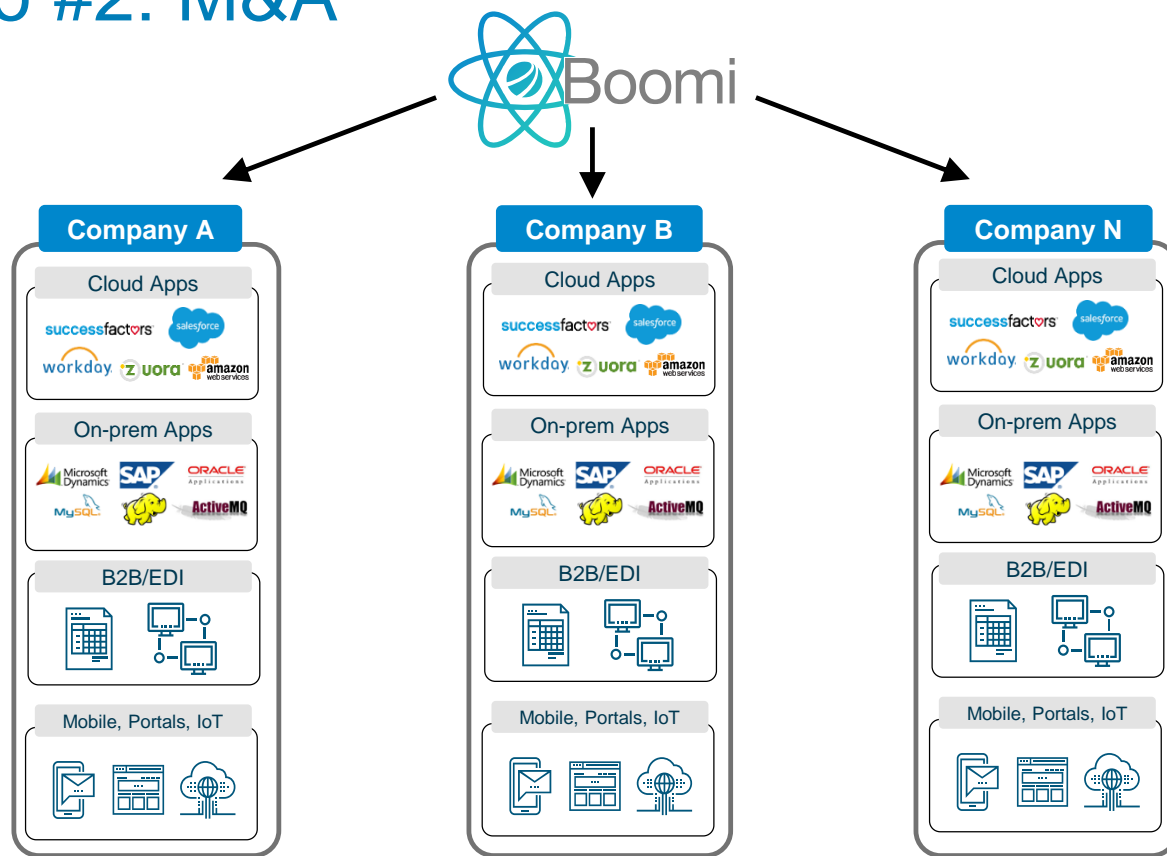

True PaaS: single-instance, multi-tenant architecture ensures every customer has access to the latest updates and innovations

Boomi Connects Your Business

Proven connectivity to over 200 applications and 1,000 unique endpoints, in the cloud and on-premises.

Solution

Boomi's real-time, bi-directional integration played a crucial role in the smooth transition from 2 large on-premise legacy HCM systems to 1 instance of Workday.

Benefits

- **Reduced Time to Market:** Boomi's Workday Connector and Web Service connector along with the intuitive mapping capability enabled Dell to implement integrations in a rapid no-code fashion.
- **Reusability:** Enabled multiple applications in Dell to leverage the same set of integrations resulting in reduction of point-to-point integrations

Scenario #2: M&A

Day 1 integration – Visibility for cross-sell

EMC to Dell

- Opportunity Create
- Opportunity Update
- Account Sync

Dell to EMC

- Opportunity Create
- Opportunity Update
- Account Sync

Scenario #3: CoE

DELLEMC

Pivotal.

RSA

Secureworks

virtustream.

vmware