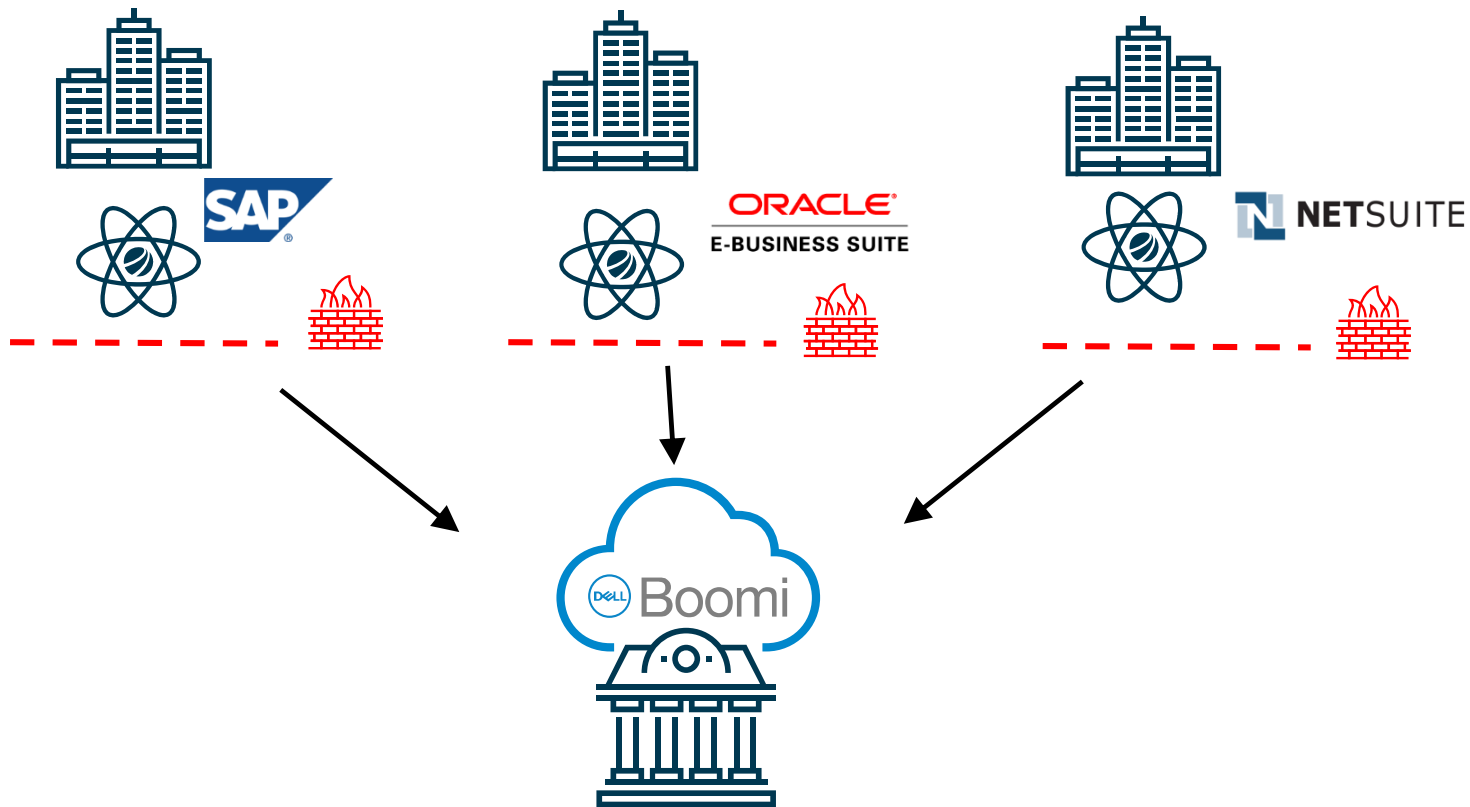

Scenario #4: Commercial OEM