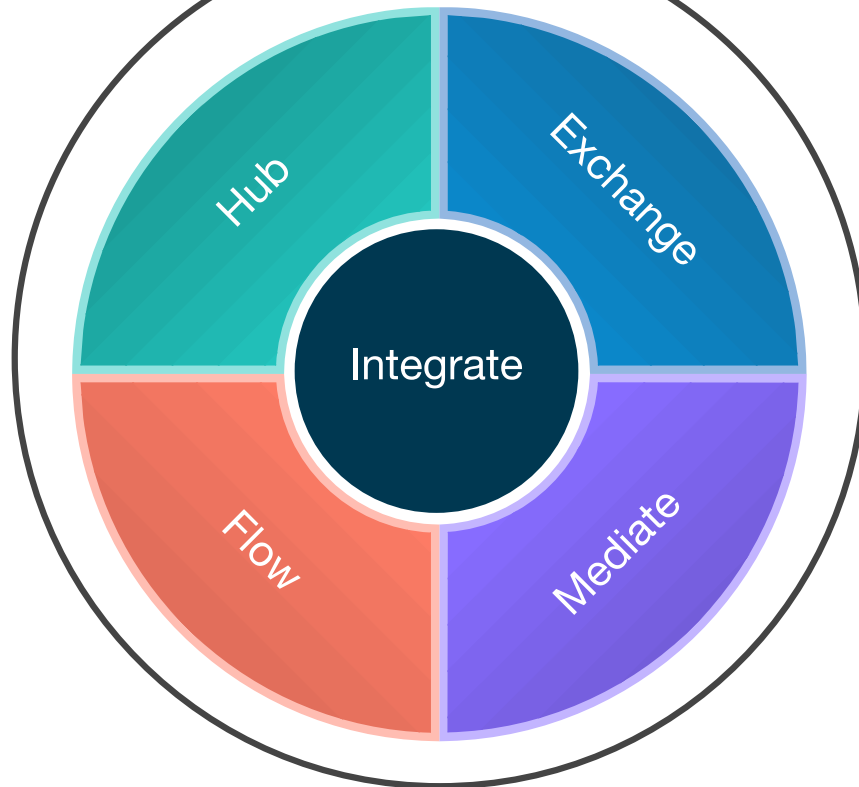

True PaaS: single-instance, multi-tenant architecture ensures every customer has access to the latest updates and innovations

Boomi Connects Your Business

Proven connectivity to over 200 applications and 1,000 unique endpoints, in the cloud and on-premises.

Modern Hybrid

Legacy Hybrid

Dell Boomi's Unified Platform

Intelligence

Scenario #1: Modernization

New Apps

Modernization

Legacy Stuff

IoT

Data Lake

API

Human Capital Management (HCM)

Migration to Workday Cloud

Business Challenge: Migration of HCM functions from the Legacy organizations to Workday, requiring a large set of integrations with on-premise applications