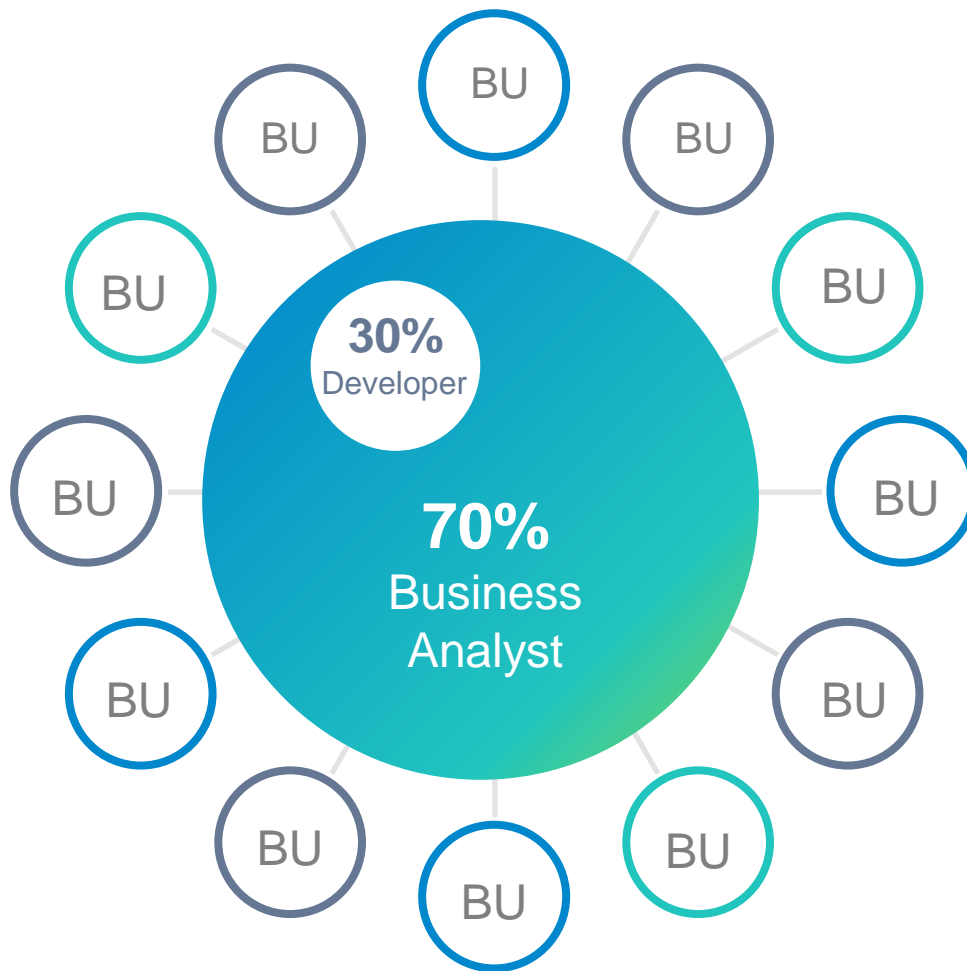

Scenario #3: CoE

Commoditize
Integration